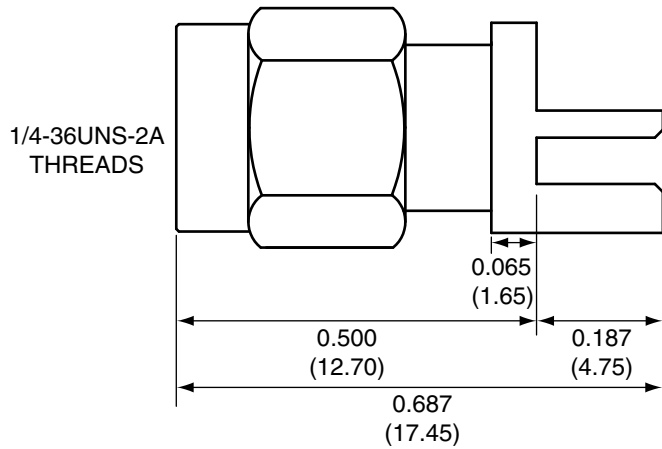

1		
Description	Material	Finish
Body	Brass	Nickel
Socket	BE CU	Gold
Insulation	Teflon	Teflon
Washer	PH Bronze	Gold
Gasket	SI Rubber	Rubber

SIDE VIEW

BACK VIEW

RECOMMENDED FOOTPRINT

Title RP-SMA MALE EDGE MOUNT
FOR 0.031" THICK BOARD

Part No. CONREV SMA013.031

Revision: 1.0

Dimensions: INCHES (mm)

Date: 3/2/2005

CONNECTOR CITY
159 ORT LANE
MERLIN, OR 97532
PH (541)-471-6256
FAX (541)-471-6251

Sheet 1 of 1

CONNECTOR CITY
THE VALUE OF CONNECTIONS