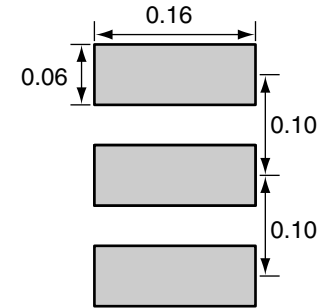

1		
Description	Material	Finish
Body	Brass	Nickel
Socket	BE CU	Gold
Insulation	Teflon	Teflon
Washer	PH Bronze	Gold
Gasket	SI Rubber	Rubber

SIDE VIEW

BACK VIEW

RECOMMENDED FOOTPRINT

Title RP-SMA MALE EDGE MOUNT
FOR 0.031" THICK BOARD

Part No. CONREV SMA013.031

Revision: 1.0

Dimensions: INCHES (mm)

Date: 3/2/2005

CONNECTOR CITY
159 ORT LANE
MERLIN, OR 97532
PH (541)-471-6256
FAX (541)-471-6251

Sheet 1 of 1

CONNECTOR CITY
THE VALUE OF CONNECTIONS