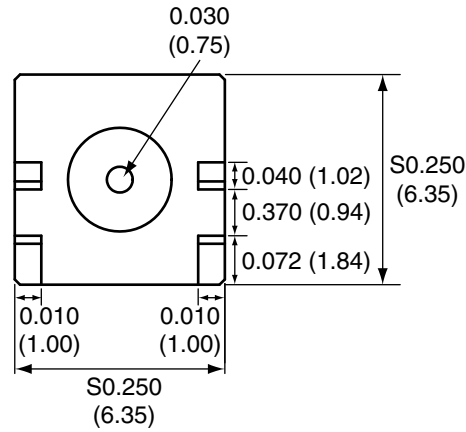

1		
Description	Material	Finish
Body	Brass	Nickel
Socket	BE CU	Gold
Insulation	Teflon	Teflon
Washer	PH Bronze	Gold
Gasket	SI Rubber	Rubber

SIDE VIEW

BACK VIEW

RECOMMENDED FOOTPRINT

Title RP-SMA MALE EDGE MOUNT
FOR 0.031" THICK BOARD

Part No. CONREV SMA013.031

Revision: 1.0

Dimensions: INCHES (mm)

Date: 3/2/2005

CONNECTOR CITY
159 ORT LANE
MERLIN, OR 97532
PH (541)-471-6256
FAX (541)-471-6251

Sheet 1 of 1

CONNECTOR CITY
THE VALUE OF CONNECTIONS